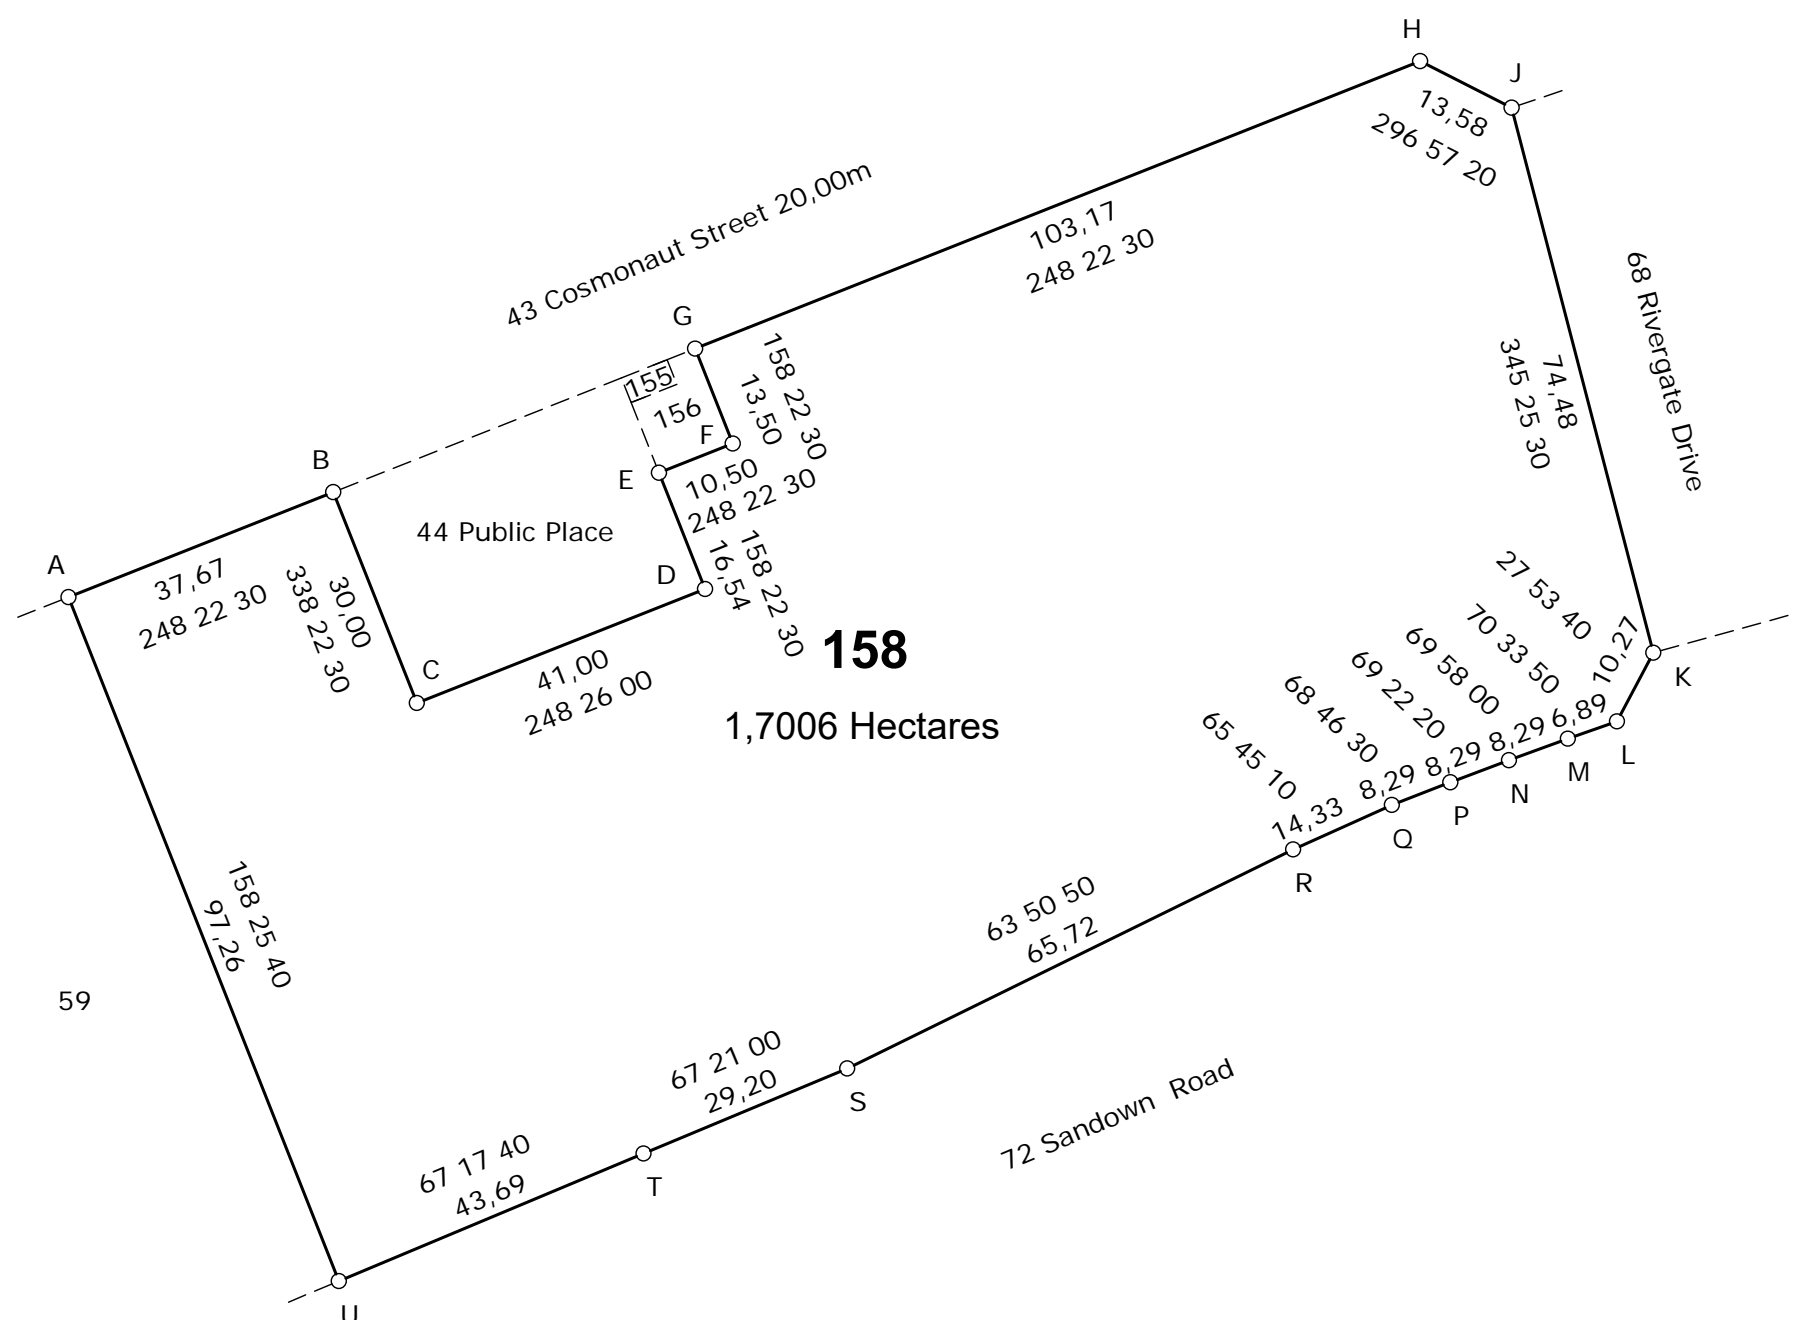

SALES PLAN

ERF 158 RIVERGATE

Situate in the City of Cape Town
Administrative District of the Cape
Province of Western Cape

Notes

- The figure A B C D E F G H J K L M N P Q R S T U represents Erf 158 Rivergate being 1,7006 Hectares

date	8th May 2018
scale	1 / 1000
drawing ref.	L11061
drawing no.	158 sales plan (jsf)

	david hellig+abrahamse professional land surveyors 2nd Floor Wale Street Chambers 38 Wale Street, Cape Town Tel : (021) 426 2613 info@dhale.co.za www.dhale.co.za
--	---