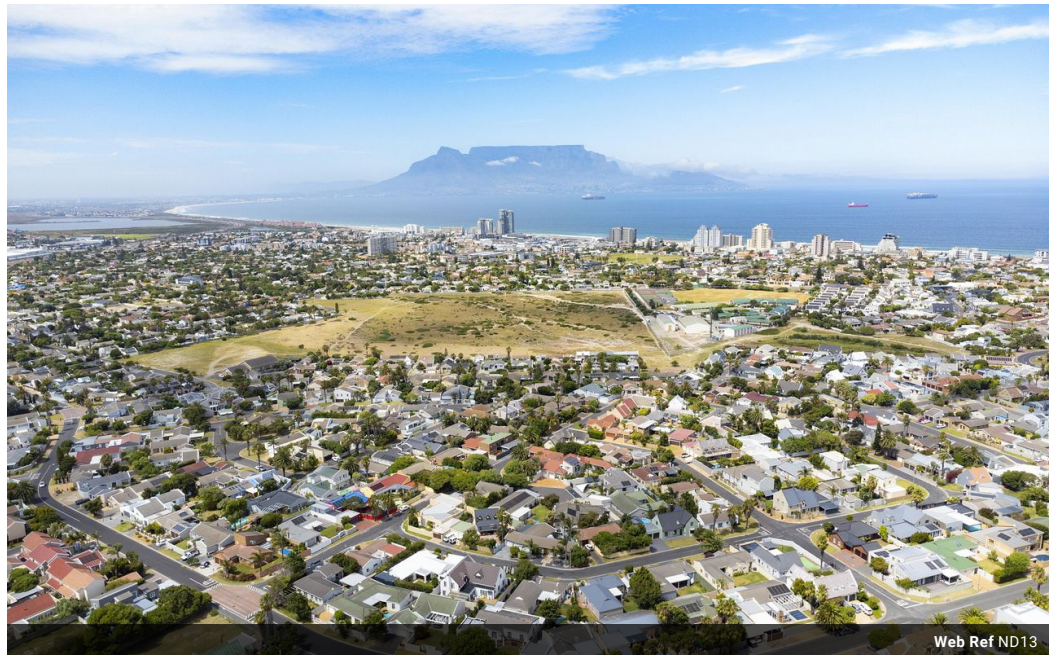

Residential Estate in Blouberg Rise

Web Ref ND13

Blouberg Rise

Houses (0)
From R0
Size from 0m² to 0m²

Blouberg Rise

Aska Property Group developed, marketed, and sold all 342 single residential and 5 general residential properties.